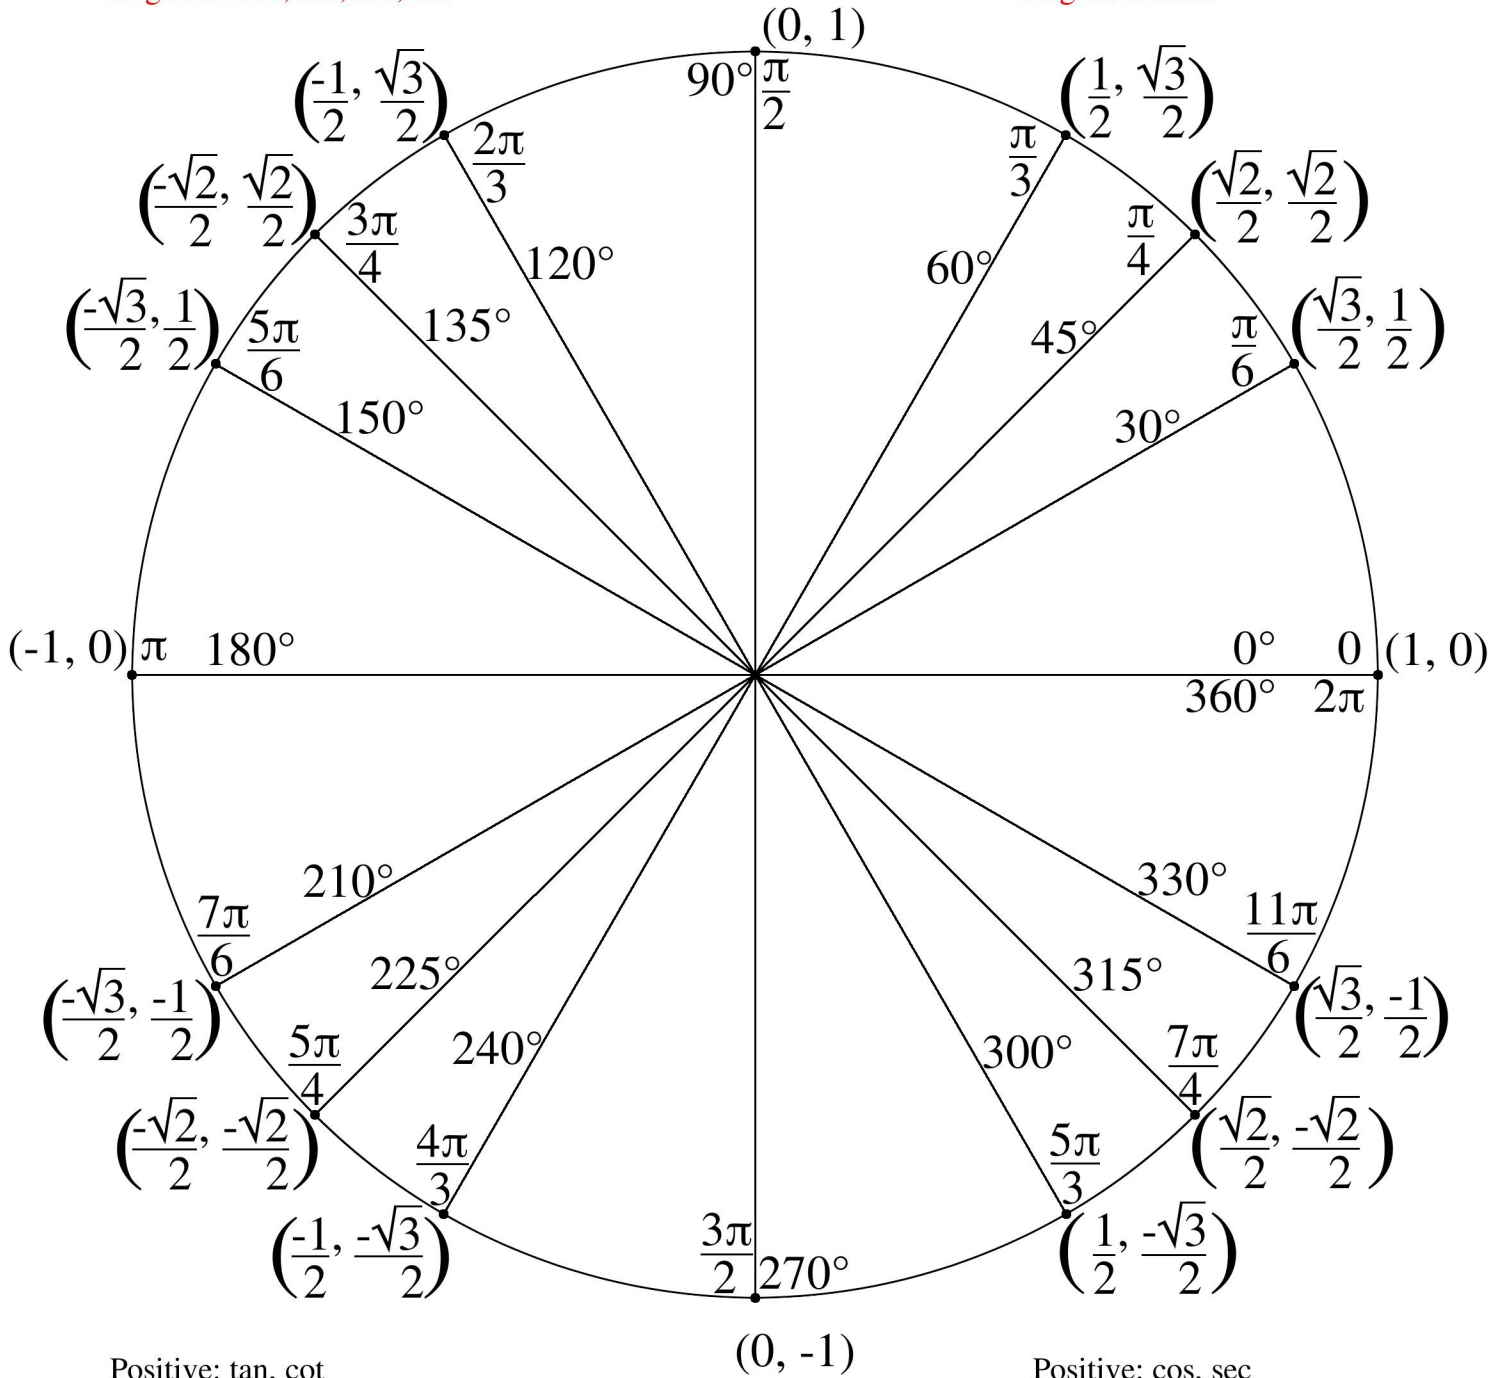

The Unit Circle

Positive: sin, csc
 Negative: cos, tan, sec, cot

Positive: sin, cos, tan, sec, csc, cot
 Negative: none

Positive: tan, cot
 Negative: sin, cos, sec, csc

Positive: cos, sec
 Negative: sin, tan, csc, cot